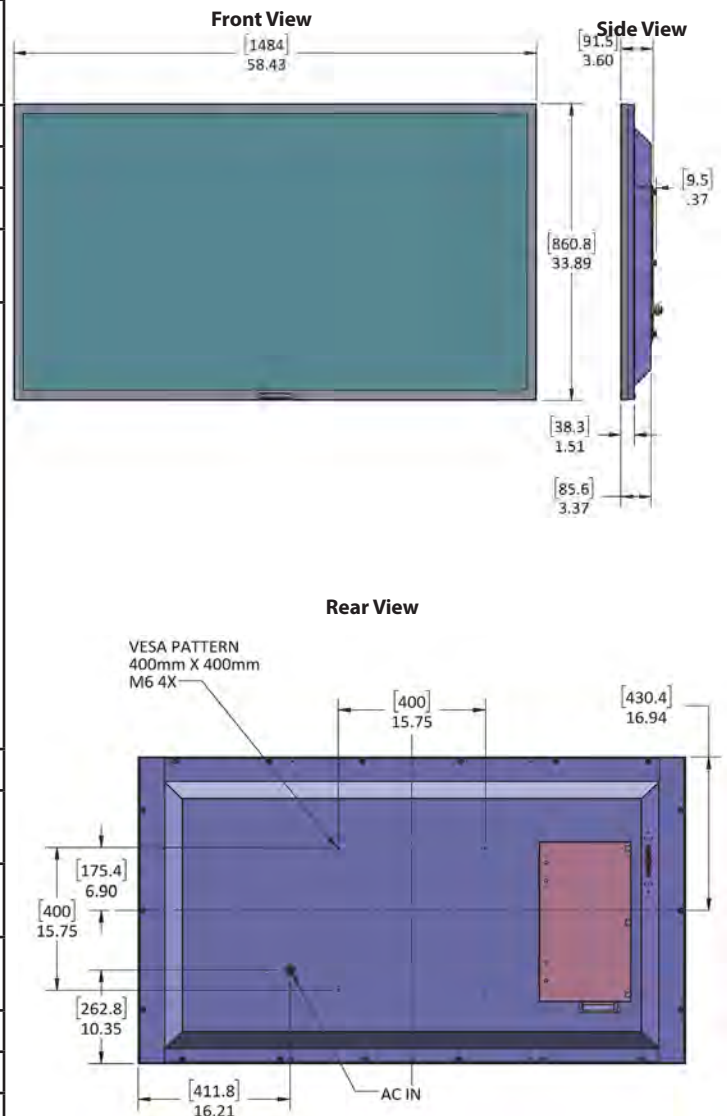

LCD Screen	65-inch diagonal Color Active Matrix TFT LED LCD
Resolution	3840 x 2160 UHD 4k
Aspect Ratio	16:9
Backlight Brightness - Surface Luminance, white	700 nits (cd/m2)
Contrast Ratio	3000:1
Viewing Angle	178° x 178°
Response Time	8 milliseconds
TV formats	2160p*, 1080p, 1080i, 720p, 720i, 480p, 480i * using hdmi only
Input Connectors:	
Tuner	Antenna/CATV (ATSC/QAM/NTSC) x1
HDMI	HDMI Input x 2 (supports HDMI 2.0, HDCP 2.2, HDMI 1.4 & HDCP 1.4a)
Video Composite	Composite Video, L/R Audio Inputs x1
Video Component	YPbPr plus Stereo Audio x2
PC	15-pin D-sub VGA plus Stereo Audio
HDBase-T	Single Cat5e/Cat 6 cable* *refer to detailed data sheet for supported resolutions, refresh, color depth and Cat5e/Cat 6 cable lengths.
Control Set	RS232 Serial, Discrete IR Control, Concealed rear IR Window
Audio Out	Digital SPDIF x 1 (fixed) Analog 1/8" headphone jack (variable)
Accessory DC Power Out	5vdc @ 3.5amps 1.3mm power jack or usb type A jack 12vdc @ 3amps 2.5mm power jack
Speaker Output	20-watt(10w x 2) Does not have internal speakers. Optional Speaker Bar not included.
Exterior	Powder-coated aluminum
Colors	Silver, Black and White
Input Power	100-240 VAC, 50-60 Hz 7a Max (6a @ 120VAC)
Operating Temp.	-40° to 122° F. (-40° to 50° C.) *
Non-op. Temp. (Off-mode with power applied)	-40° to 140° F. (-40° to 60° C.) The non-operating temperature feature requires power to be applied
Accessories Included	Water-resistant remote control
Dimensions	58.5in W x 34in H x 3.4in D 1484mm W x 860mm H x 86mm D
Weight	66.5lbs 30.1kg
Residential Warranty	Two year, in-factory, parts and labor
Commercial Warranty	Two year, in-factory, parts and labor
Mount Pattern	400 mm x 400 mm

09/20/2016

Specifications are subject to change.