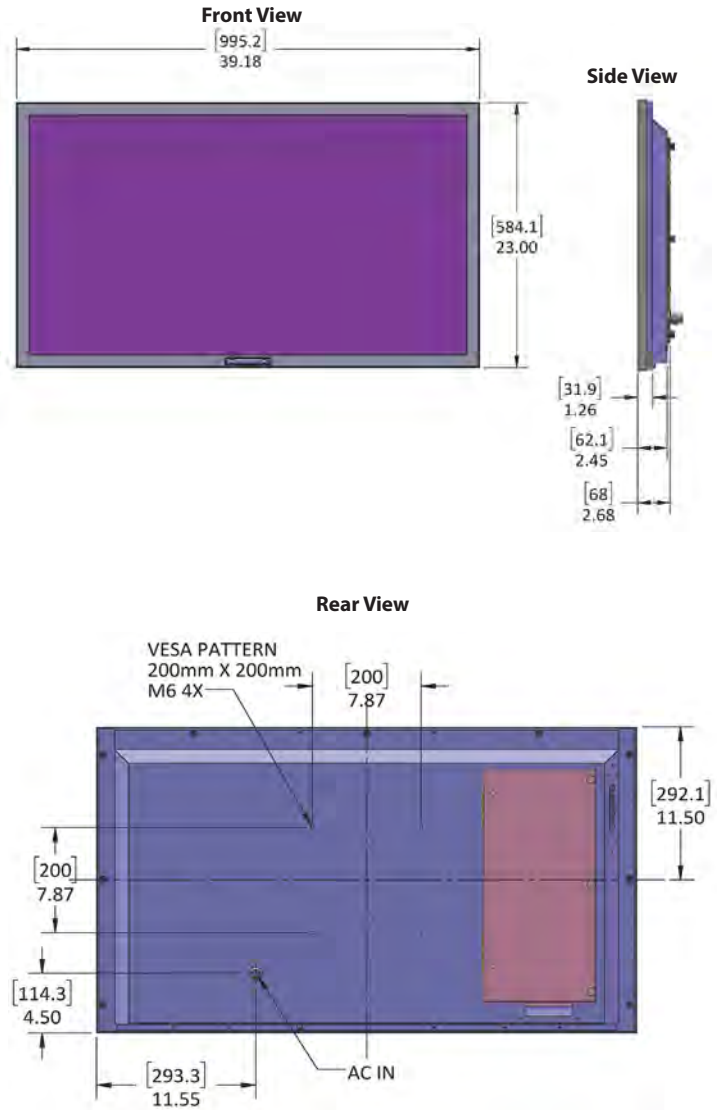

Model SB-S-43-4K Signature+ Dimensions

09/20/2016

Specifications are subject to change.